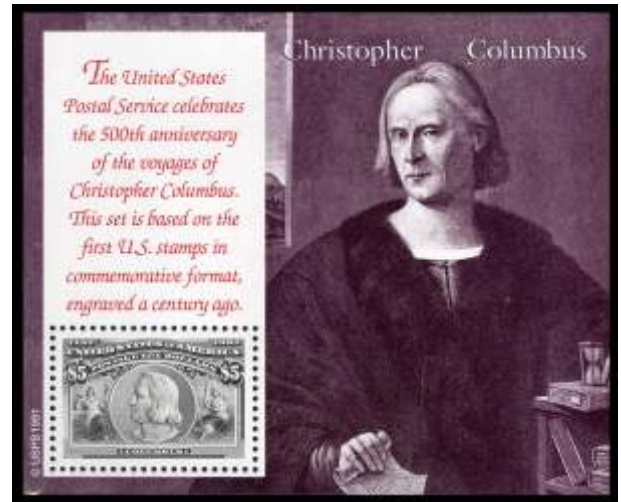

572 ★★ 1992, Voyages of Columbus, souvenir sheet of 1, "Christopher Columbus" (Scott 2629), o.g., never hinged, Superb; with 2015 P.S.E. certificate graded **SUP 98**, only 3 graded higher. Estimate $50 - 75