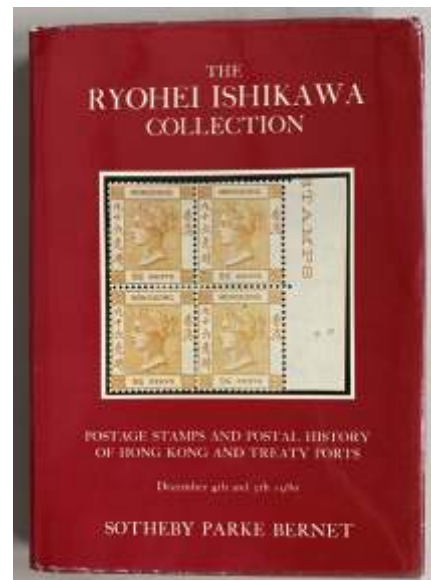

657 [British Commonwealth] Sotheby Parke Bernet, *The Ryohei Ishikawa Collection: Postage Stamps and Postal History of Hong Kong and the Treaty Ports*, 257 pages with color illustrations. Estimate $30 - 40