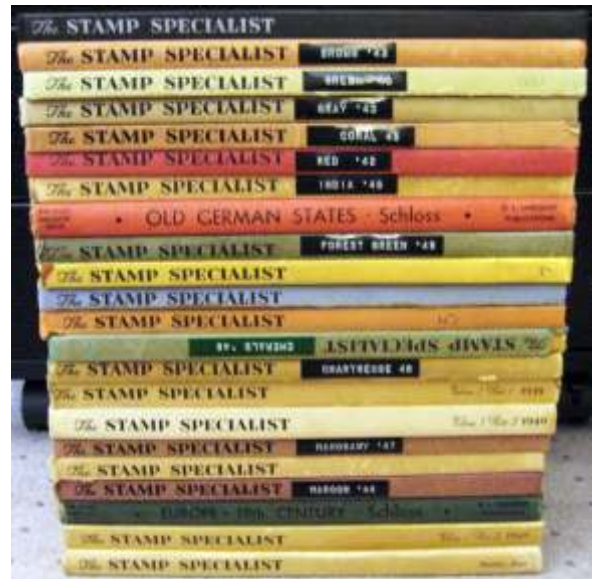

1. **640**   **Lindquist, H.L., *The Stamp Specialist***, 1939-1948, 20 volumes, hard bound. Modest wear. Shipping weight 27 lbs / 12.25 kilos.
   Estimate $75 - 100