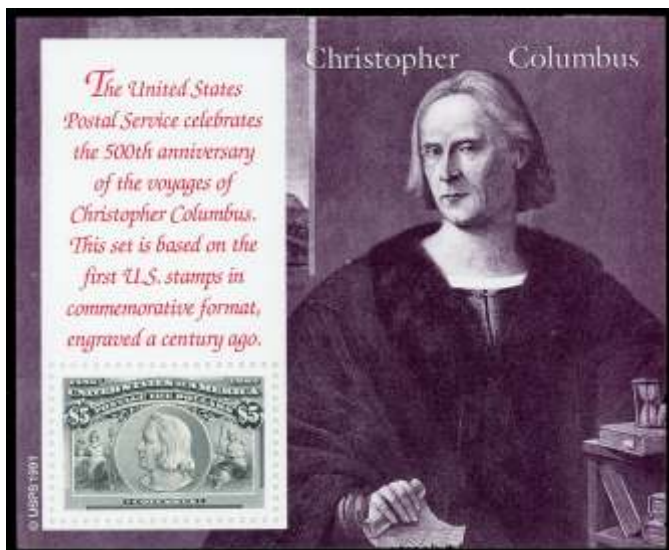

274 ★★ 1992, Voyages of Columbus, souvenir sheet of 1, "Christopher Columbus" (Scott 2629), o.g., never hinged, Superb; with 2015 P.S.E. certificate graded **Gem 100**.
Estimate $40 - 60