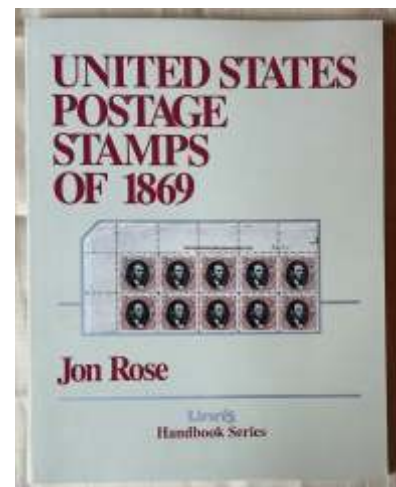

601 **Rose, Jon, U.S. Postage Stamps of 1869**, 1996, paper back, 191 pages, Part of Linn's Handbook Series. A useful intro to the 1869 Pictorial issue. Estimate $30 - 41