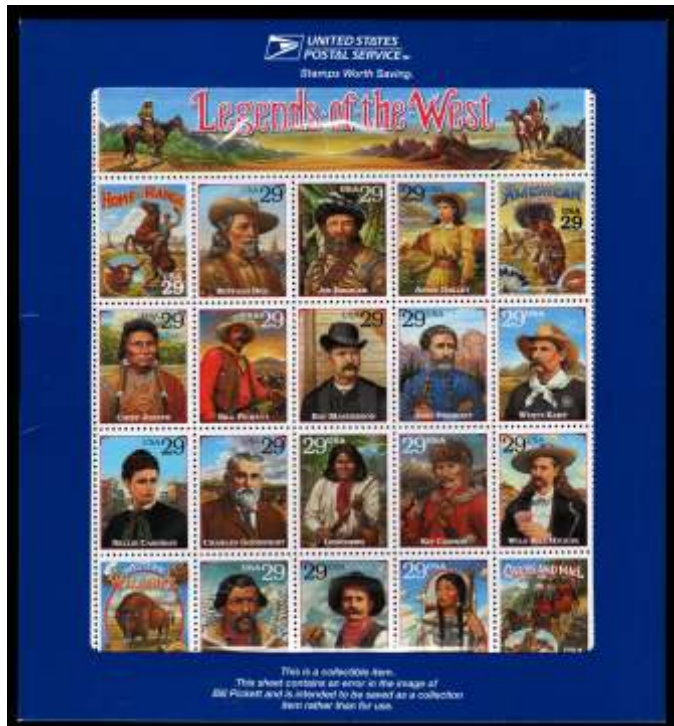

455 ★★ 1994, Legends of the West, recalled, miniature sheet of 20 (Scott 2870), still in the unopened original packing by the U.S.P.S., accompanied by an 80 page hard bound book (in the original book wrapper) entitled "Legends of the West" which includes an introduction by Roy Rogers and detailed information about each featured legend, along with a non recalled miniature sheet of 20, o.g., never hinged, Very Fine. Scott $125 ++. Estimate $100 - 150

456 ★ 1994, Legends of the West, recalled, miniature sheet of 20 (Scott 2870), still in the original Post Office packaging, Extremely Fine. Scott $125. Estimate $80 - 120