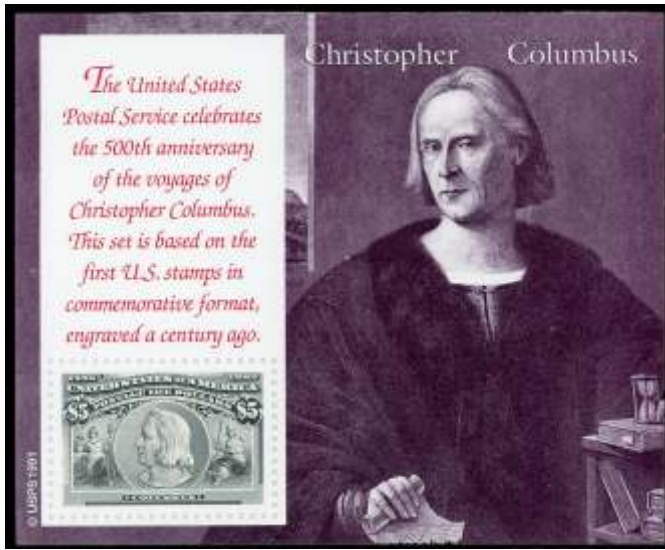

1. 1083 ★★ 1992, Voyages of Columbus, souvenir sheet of 1, "Christopher Columbus" (Scott 2629), o.g., never hinged, Superb; with 2015 P.S.E. certificate graded **Gem 100**.
   Estimate $40 - 60