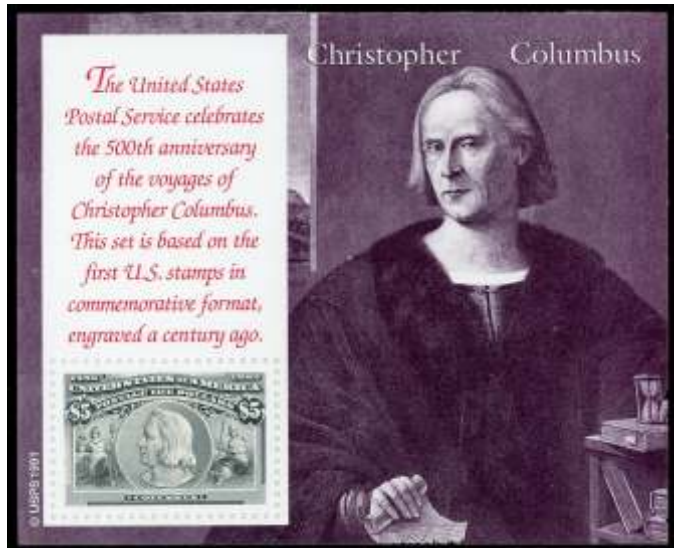

- 327 ★★ 1992, Voyages of Columbus, souvenir sheet of 1, "Christopher Columbus" (Scott 2629), o.g., never hinged, Superb; with 2015 P.S.E. certificate graded **Gem 100**.
Estimate \$40 - 60
Unsold

- 328 ○ 1996, 3¢ Eastern Bluebird (Scott 3033), beautiful socked-on-the-nose c.d.s., Extremely Fine to Superb; with 2017 P.S.E. certificate graded **XF-SUP 95**, the only graded used example.
Estimate \$40 - 60
Unsold