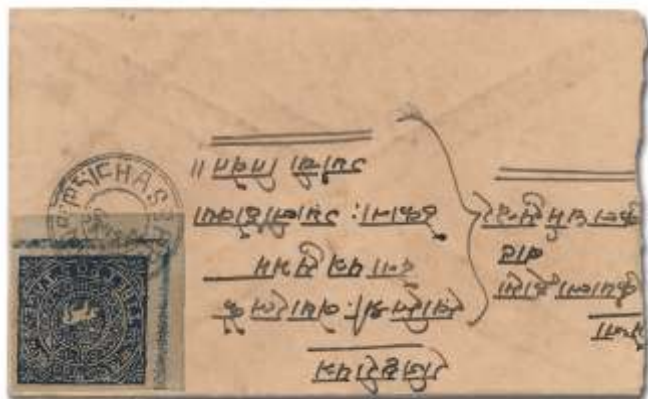

Asia and the Middle East

China

1. 27 **Chinese Provinces: Tibet, 1914, Second Issue, shiny enamel ink, 4t deep blue (Scott 7b. Chan TL14), sheet margin single tied by Lhasa postmark on locally addressed cover; roughly opened at right, Very Fine. Scott $1,500 off cover Estimate $200 - 300 Hammer Price $200**