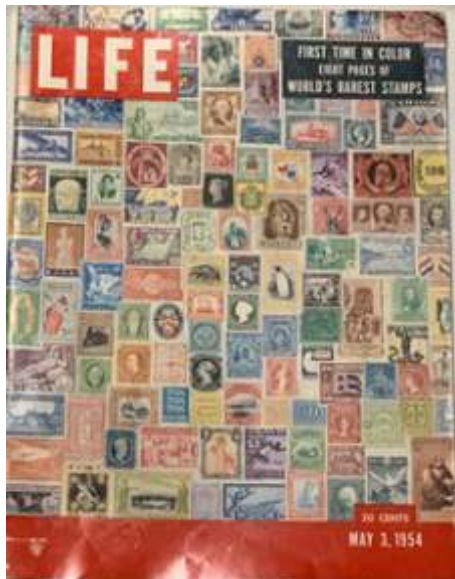

1. **536**   **Life Magazine,** *May 3, 1954 Edition: World's Rarest Stamps*, featuring eight pages of the world's rarest stamps; truly a must have for the avid stamp collector! Estimate $20 - 30
   Unsold