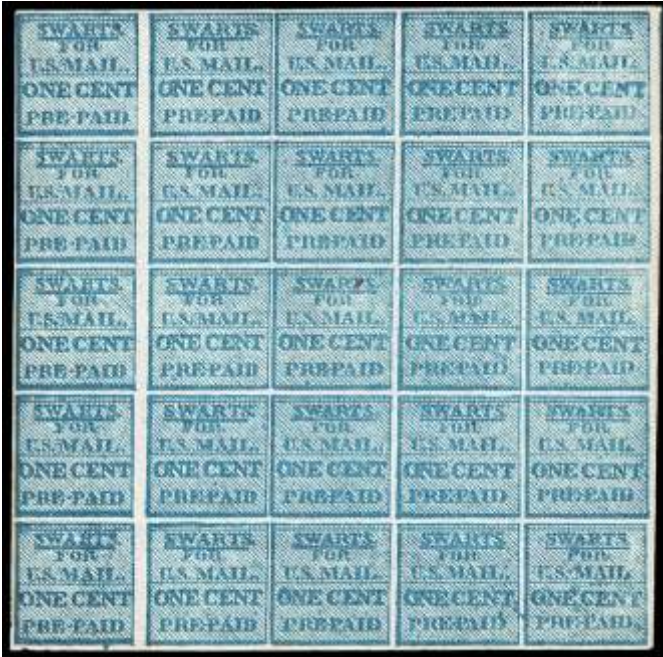

Duck Stamps

1. 417 ★★ Federal Duck Stamp, 1934, $1 Mallards (Scott RW1), o.g., never hinged, Fine to Very Fine. Scott $775 Estimate $250 - 350 Unsold