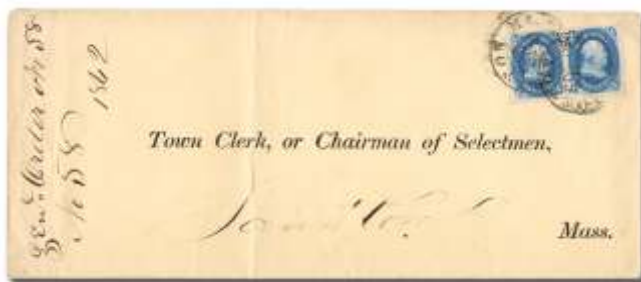

1. 116 ☒ **1861, 1¢ Franklin, blue (Scott 63)**, horizontal pair tied by town cancels on an 1862 Massachusetts legal-size cover. Vertical file fold in the center, Fine to Very Fine. Estimate $60 - 80
   Unsold