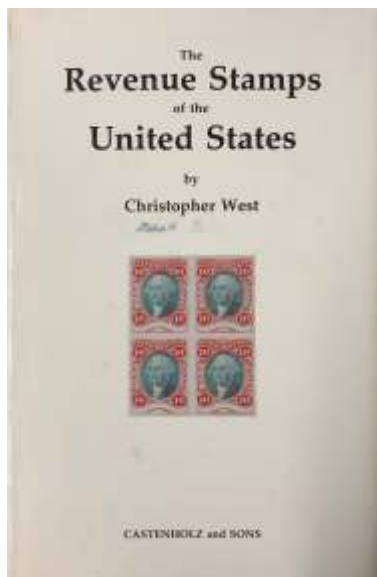

1. 526 **West, Christopher**, *The Revenue Stamps of the U.S.*, 1979, hard bound. Castenholz edition including 16 plates of illustrations in black & white; someone wrote their name on the front of this copy.
   Estimate $20 - 30
   Unsold