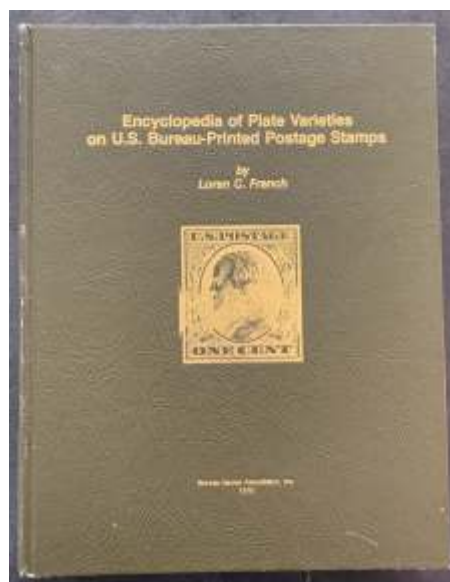

520 **French, Loran C.**, *Encyclopedia of Plate Varieties on U.S. Bureau-Printed Postage Stamps*, signed by the author, 1979, hard bound, 337 pages, numerous illustrations in black & white. Estimate $30 - 40
Hammer Price $40