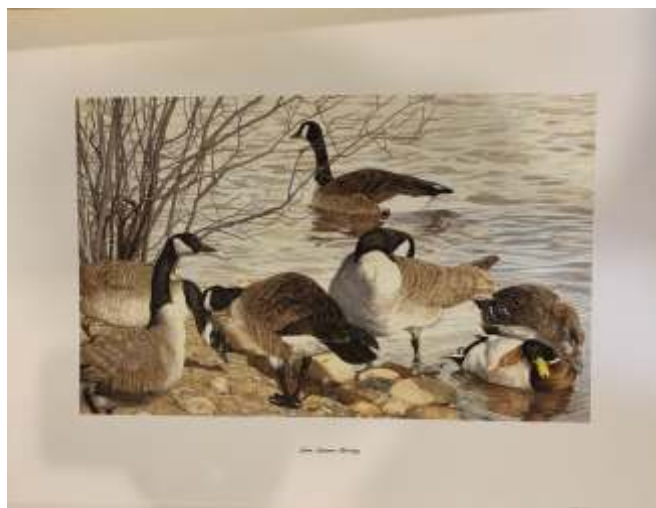

Ex 459

1. 459 Wildlife Print, "Quiet Autumn Morning", 1985, signed by the artist Freda Dickie, group of 10, limited edition of 300, these are numbered 3/300 and up, 22" x17"; wonderful images for a dealer to relist- suitable to frame and display in a home or office. Estimate $50 - 75
   Unsold
2. 460 Federal Duck and Wildlife Proofs/Samples, 1980's, group of 26, housed in a large presentation album; definitely suitable for framing; a few imaged here for the flavor of the lot. Estimate $100 - 150
   Hammer Price $75