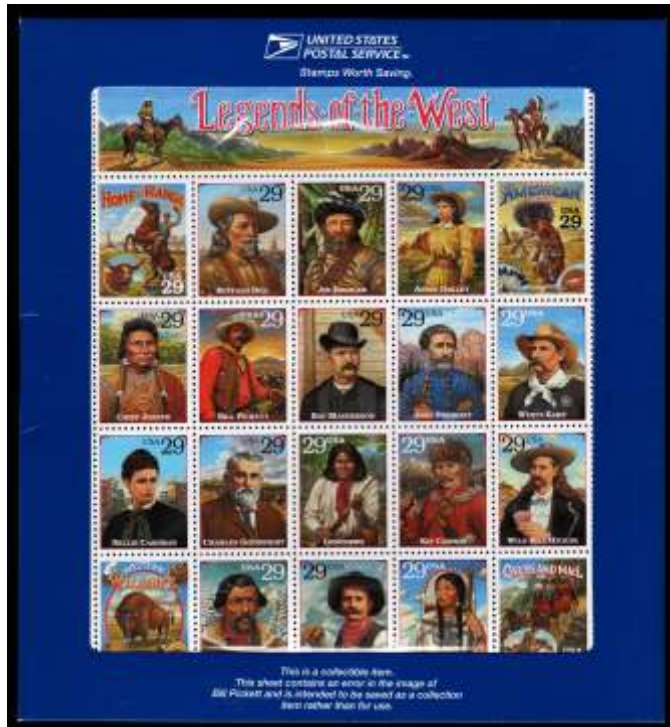

348 ★ 1994, Legends of the West, recalled, miniature sheet of 20 (Scott 2870), still in the original Post Office packaging, Extremely Fine.

Scott $125
Estimate $80 - 120
Hammer Price $50