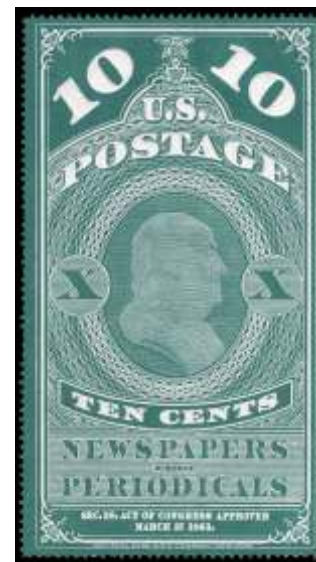

760

1. 760 (★) **Newspaper, 1875, 10¢ dark bluish green, C.B.N.C. "Hard Paper" Reprint of the 1865 issue (Scott PR6)**, without gum as issued, almost Very Fine; with 2022 P.F. certificate. Scott $250
   Estimate $150 - 200
   Hammer Price $120