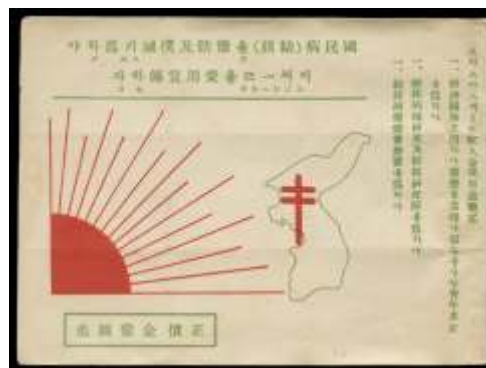

1. 82 ★★ **Japanese Offices in Korea, Booklet, 1935, Christmas / New Year Christmas Seals, complete and unexploded, o.g., never hinged, Fine to Very Fine, rare.**

Estimate $100 - 150
Unsold