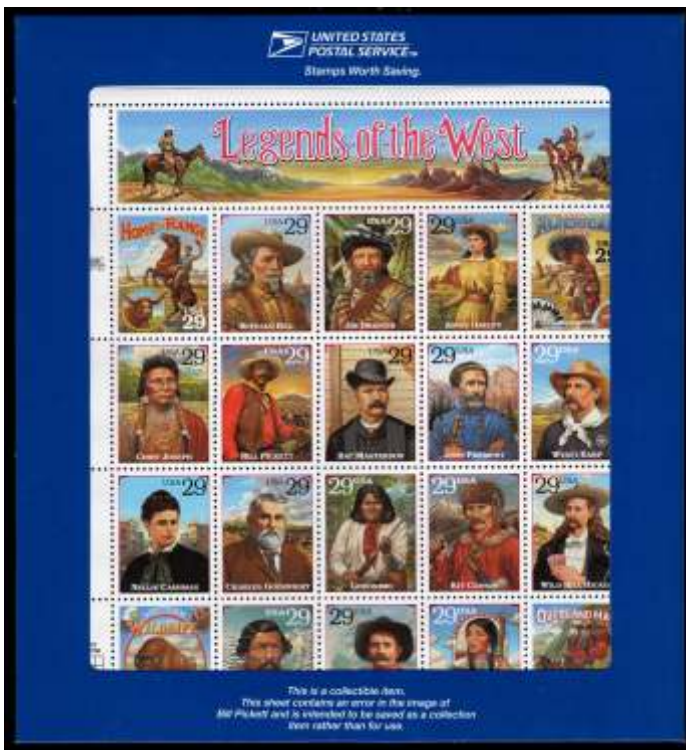

1. 658 ★★ 1994, Legends of the West, recalled, miniature sheet of 20 (Scott 2870), still in the unopened original packing by the U.S.P.S., accompanied by an 80 page hard bound book (in the original book wrapper) entitled "Legends of the West" which includes an introduction by Roy Rogers and detailed information about each featured legend, o.g., never hinged, Very Fine, a premium version of this sheet. Scott $125 ++
   Estimate $80 - 120
   Hammer Price $170