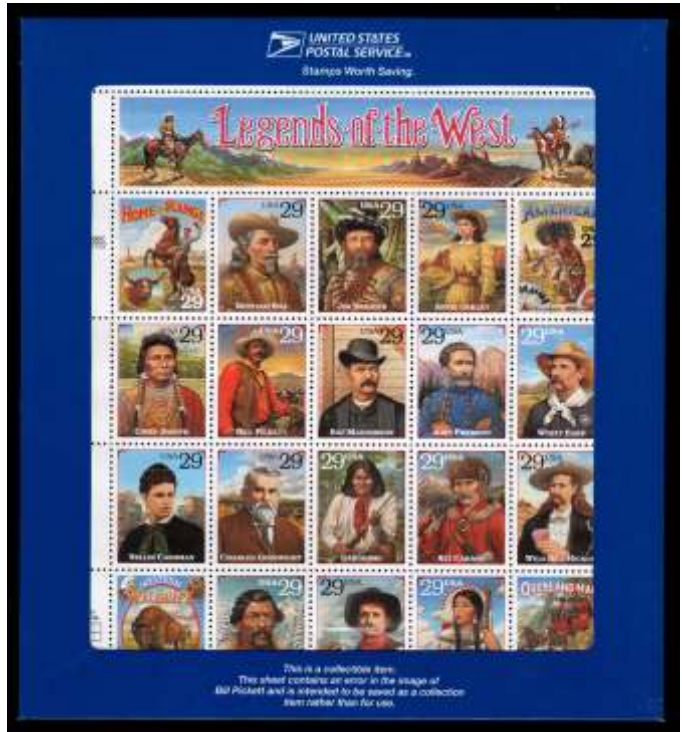

1. 659 ★★ 1994, Legends of the West, recalled, miniature sheet of 20 (Scott 2870), still in the unopened, original post office folder, o.g., never hinged, Extremely Fine to Superb. Estimate $80 - 120
   Hammer Price $65