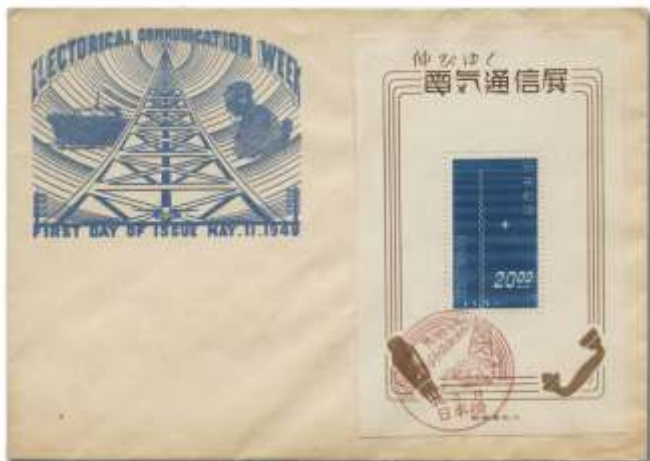

1. 70 ★ **Japan, 1949, Telecommunications, souvenir sheet of 1 (Scott 457. J.S.C.A. C160)**, used with commemorative cancel on an unaddressed FDC, Very Fine. J.S.C.A. 24,000 yen ($180)
   Estimate $80 - 120
   Unsold