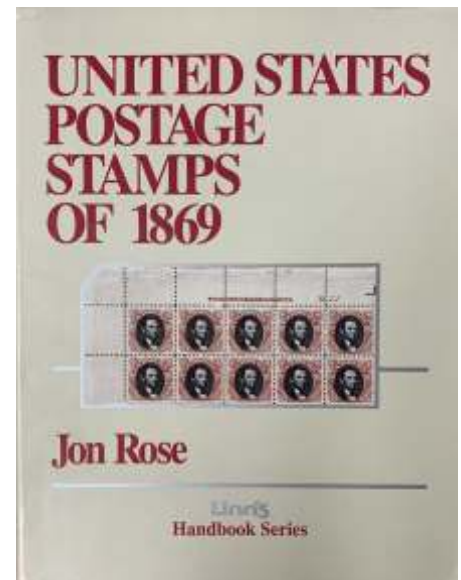

822   **Rose, Jon, *U.S. Postage Stamps of 1869***, 1996, paper back, 191 pages, part of Linn's Handbook Series. A useful intro to the 1869 Pictorial issue.
Estimate $30 - 40
Hammer Price $30