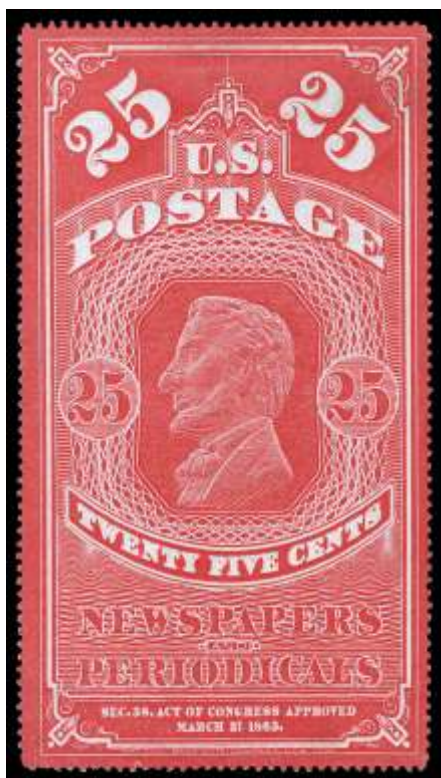

691 (★) Newspaper, 1875, 25¢ dark carmine, C.B.N.C. "Hard Paper" Reprint of the 1865 issue (Scott PR7), unusually well centered, without gum as issued, Very Fine or better.

Scott \$300
 Estimate \$200 - 300
 Hammer Price \$170