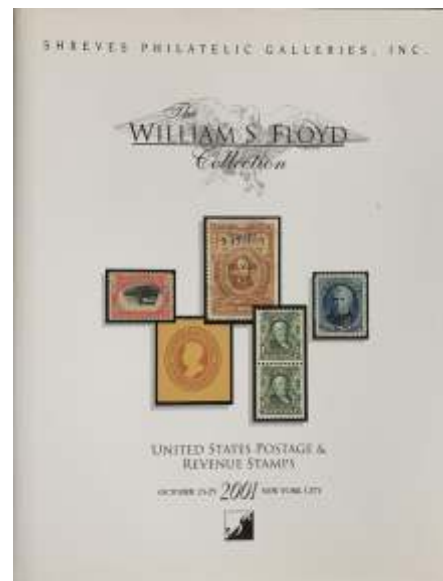

804 **Shreves Philatelic Galleries, Inc.,** *The William Floyd Collection of U.S. Postage and Revenues, 2001*, all color illustrations. Estimate $30 - 40
Hammer Price $24