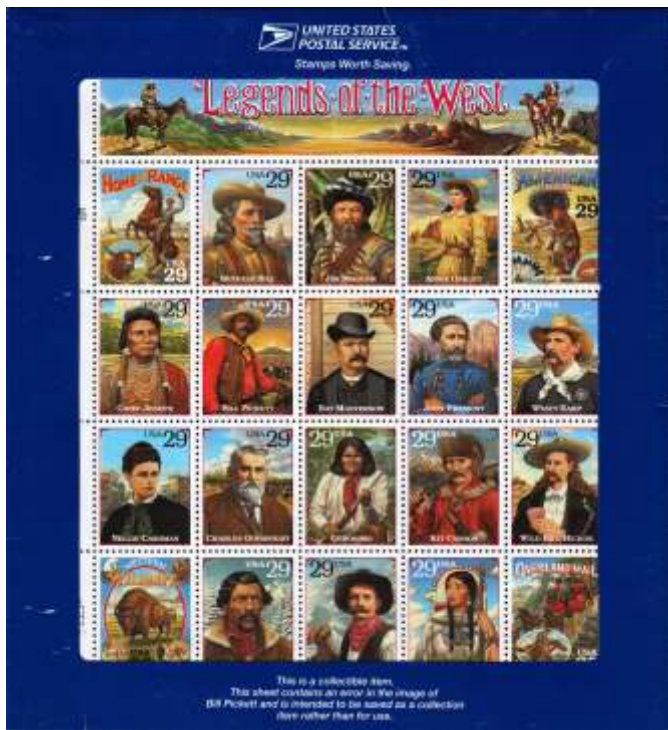

566 ★★田 1994, 29¢ Legends of the West, recalled (Scott 2870), in the original P.O. packaging, se-tenant pane of 20, o.g., never hinged, Very Fine.
Scott $125
Estimate $80 - 120
Hammer Price $60