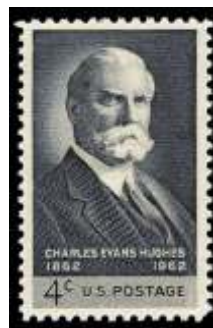

563 ★★ 1962, 4¢ Charles Evans Hughes (Scott 1195), magnificent centering, o.g., never hinged, Superb; with 2022 P.S.E. certificate graded **SUP 98**.
SMQ $95
Estimate $60 - 80
Hammer Price $45