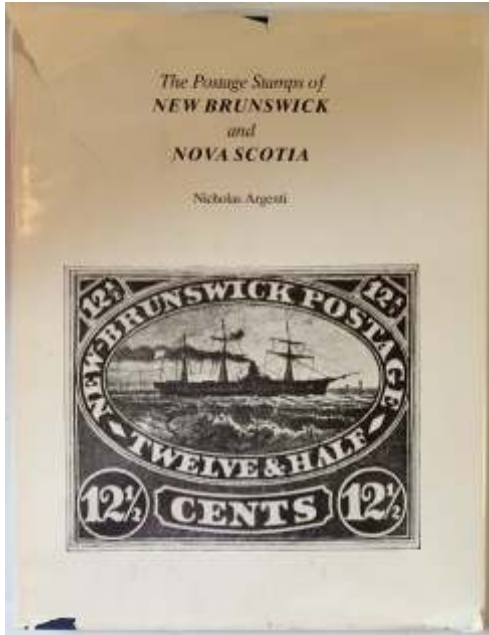

Canada and Provinces

6 **Canada & Provinces**, Argenti, Nicholas, *The Postage Stamps of New Brunswick and Nova Scotia*, 1976, Quarterman reprint of the original 1962 edition, hardbound with cover (some tearing), 223 pages with black and white illustrations. Estimate $30 - 40 Hammer Price $26