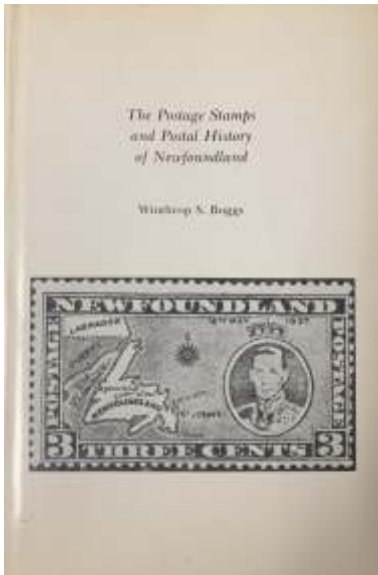

7 **Canada & Provinces**, Boggs, Winthrop S., *The Postage Stamps and Postal History of Newfoundland*, 1979, Quarterman reprint of the 1942 edition, 65 pages with black and white illustrations. Estimate $30 - 40 Hammer Price $24