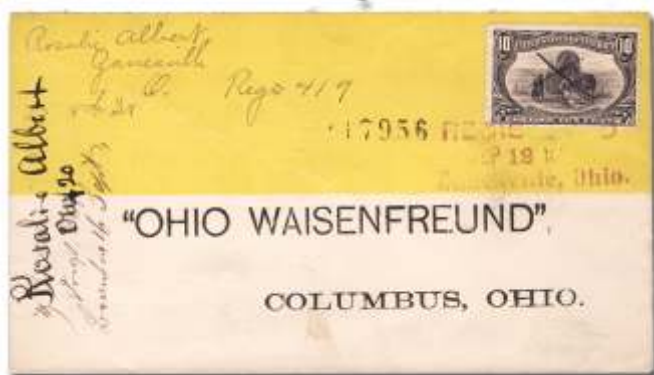

301 ✉ 1898, 10¢ Trans-Miss. (Scott 290), tied by pen cancel and Zanesville, Ohio postmark on a registered cover to "Ohio Waisenfreund" (German for "Ohio Friend of Orphans"), with Columbus, Ohio backstamp. Unusual, Fine to Very Fine.
Scott $90
Estimate $60 - 80
Hammer Price $70