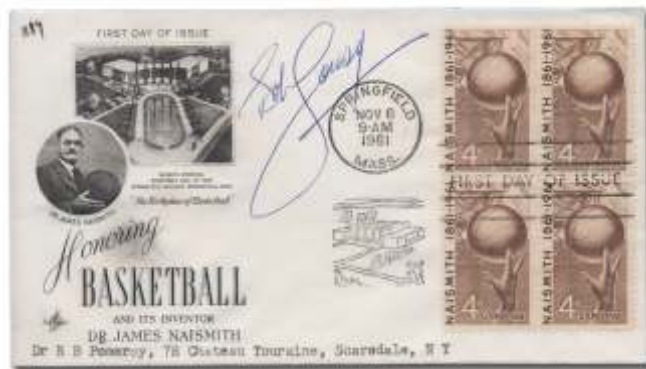

1. **230** **Cousy, Robert Joseph**, "Bob" Cousy is an American retired professional basketball player who played point guard with the Boston Celtics from 1950 to 1963; neat signed FDC honoring basketball and its inventor Dr. James Naismith, sent from Springfield, Mass Nov 6 1961.
   Estimate $25 - 35
   Hammer Price $30