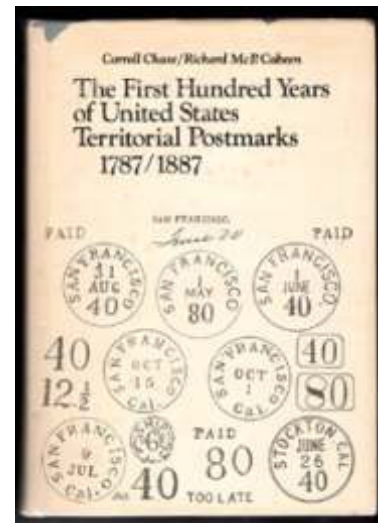

1. 374 **Chase & Cabeen**, *The First Hundred Years of U.S. Territorial Postmarks, 1787-1887*, 1980, reprint, hard bound with cover, 341 pages with black and white illustrations.
   Estimate $20 - 30
   Unsold