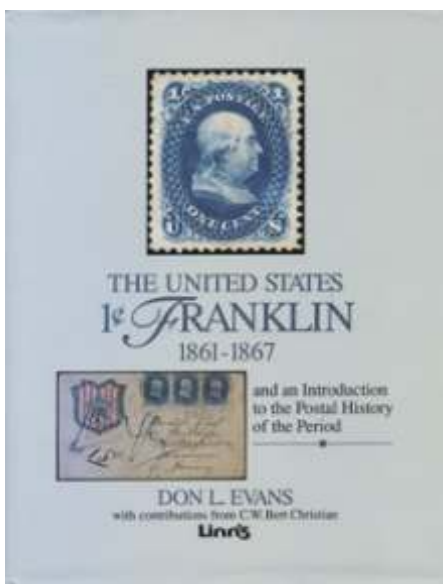

376 Evans, Don L., *The U.S. 1¢ Franklin, 1861-1867, and an Introduction to the Postal History of the Period*, 1997, hard bound, 418 pages, well illustrated in black and white, with extremely detailed coverage of the issue. Nearly new. Estimate $20 - 30
Hammer Price $17