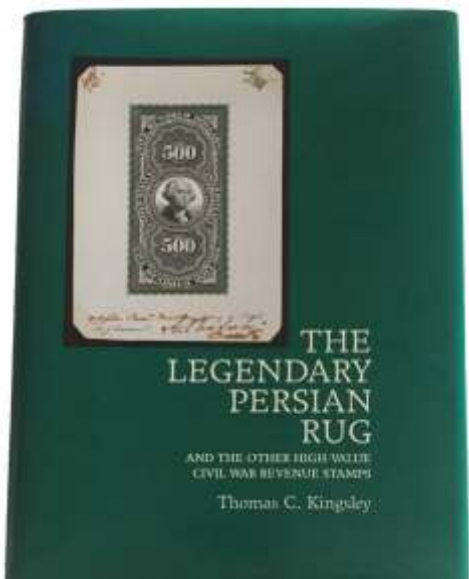

413 Kingsley, Thomas C., *The Legendary Persian Rug and the Other High-Value Civil War Revenue Stamps*, 1993, 152 pages, hard bound. Illustrated in black & white plus some color plates.
Estimate $40 - 60
Hammer Price $160