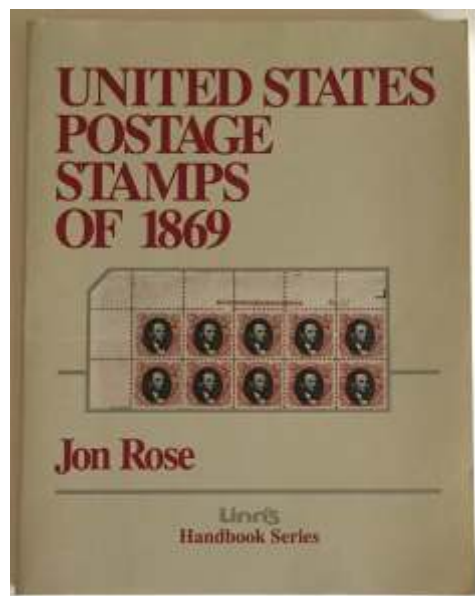

397   **Rose, Jon, *U.S. Postage Stamps of 1869***, 1996, 191 pages, paper back. Part of Linn's Handbook Series. A useful intro to the 1869 Pictorial issue. Like new.

Estimate $30 - 40
Hammer Price $120