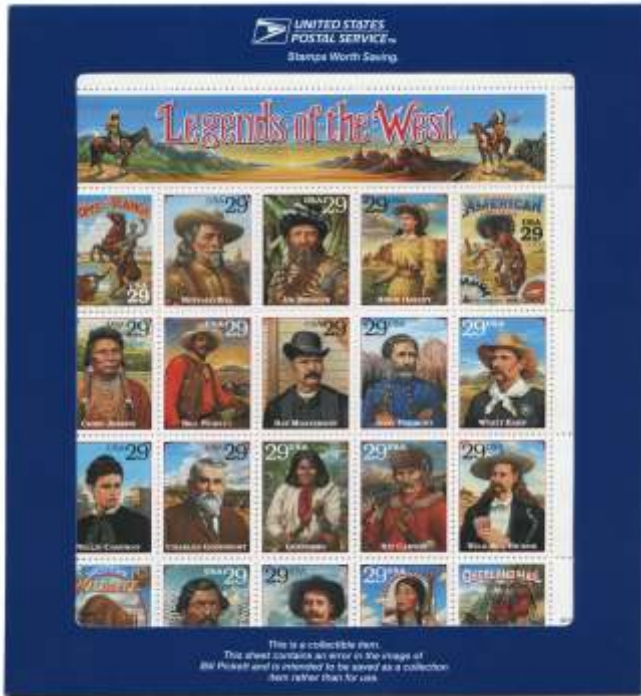

264 ★★田 1994, 29¢ Legends of the West, re-called (Scott 2870), in the original P.O. packaging, se-tenant pane of 20, o.g., never hinged, Very Fine. Scott $125 Estimate $75 - 100 Hammer Price $90