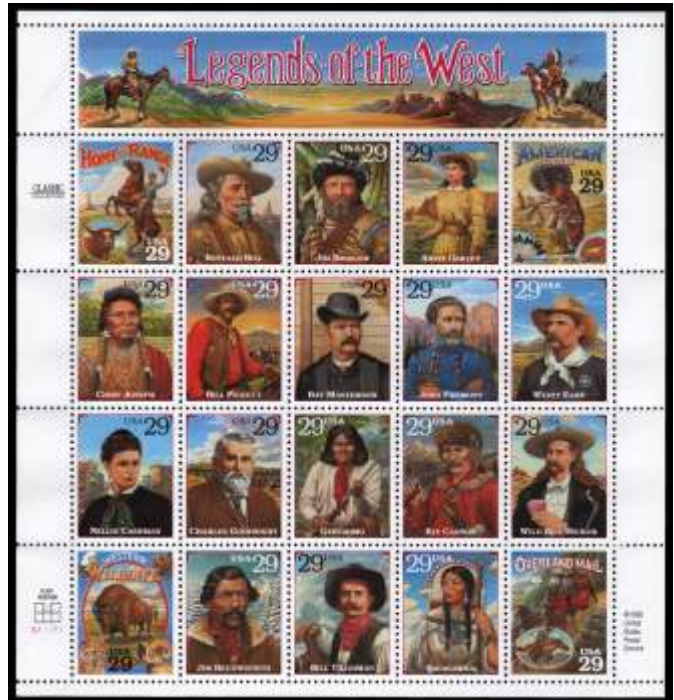

265 ★★田 1994, 29¢ Legends of the West, re-called (Scott 2870), se-tenant pane of 20, o.g., never hinged, Extremely Fine. Scott $125 Estimate $60 - 80 Hammer Price $55