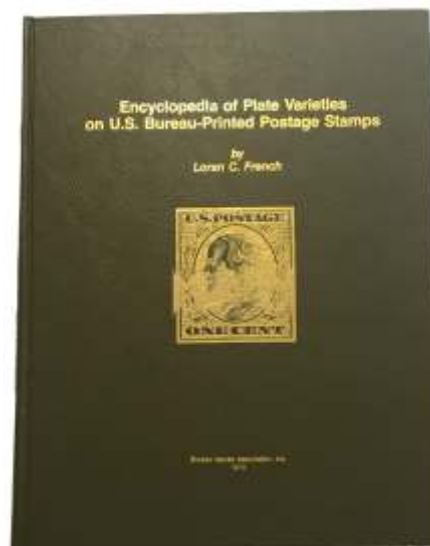

393 **French, Loran C.,** *Encyclopedia of Plate Varieties on U.S. Bureau-Printed Postage Stamps*, 1979, hard bound, with numerous illustrations in black & white. Slight wear. Estimate $30 - 40
Hammer Price $60