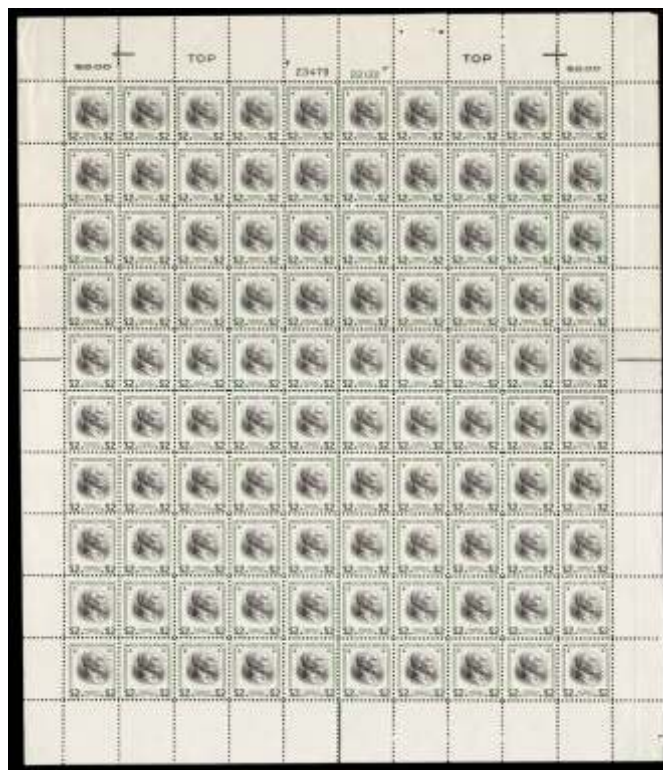

- 206 ★★田 1938, \$2 Harding (Scott 833), complete sheet of 100, o.g., never hinged, with the better plate number, F23479-F22122 (\$200 for a block, very scarce, \$150 for the less valuable ones) per Durland, Very Fine. Scott \$1,680. Estimate \$1,200 - 1,500