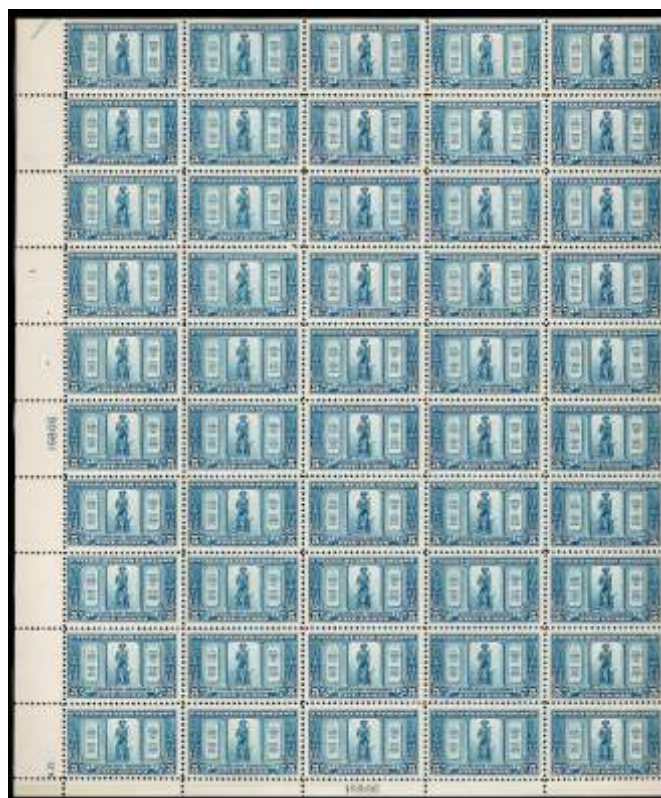

159 ★★田 1925, 5¢ Lexington-Concord (Scott 619), complete sheet of 50, o.g., never hinged, Very Fine to Extremely Fine. Scott $1,419.
Estimate $1,000 - 1,500