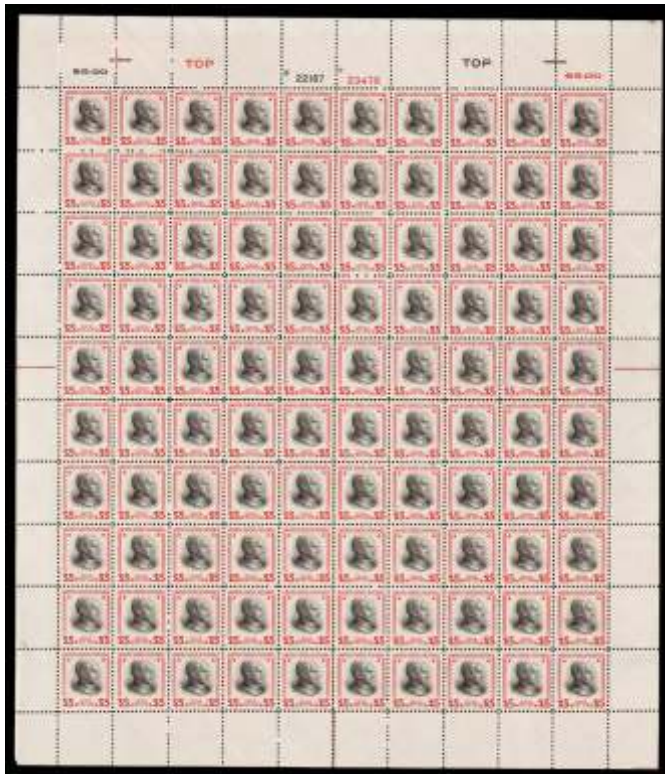

A Rare Complete Sheet of the $5 Presidential

209 ★★田 1938, $5 Coolidge (Scott 834), a rare complete sheet of 100, o.g., never hinged (natural gum skips along the bottom row), well centered throughout and with gorgeous post office fresh color, Very Fine to Extremely Fine. Scott $8,000.
Estimate $7,500 - 10,000