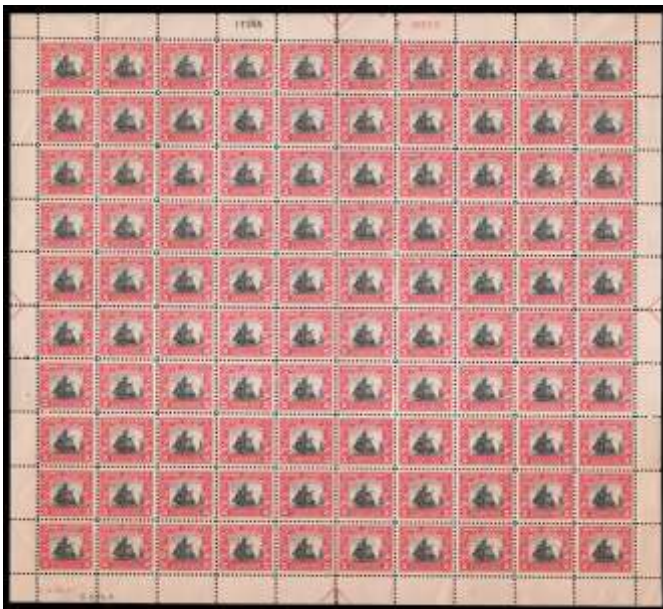

160 ★★ 1925, Norse-American complete (Scott 620-621), o.g., never hinged, a magnificent set, Extremely Fine to Superb. Scott \$27. Estimate \$50 - 75

161 ★★ 1925, 2¢ Norse-American (Scott 620), o.g., never hinged, perfectly centered within huge jumbo margins, Superb. Estimate \$40 - 60