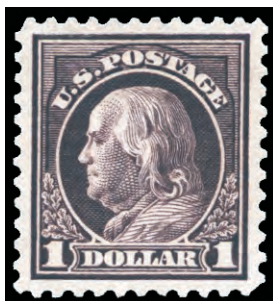

A Gem 100 $1 Franklin

101 ★★ 1917, $1 Franklin, unwatermarked, perf 11 (Scott 518), a fantastic gem that is the epitome of perfection, the centering is simply wonderful and the color is bright and fresh, o.g., never hinged, Superb; with 2020 P.S.A.G. certificate graded Gem 100. SMQ $4,500. Estimate $2,500 - 3,500