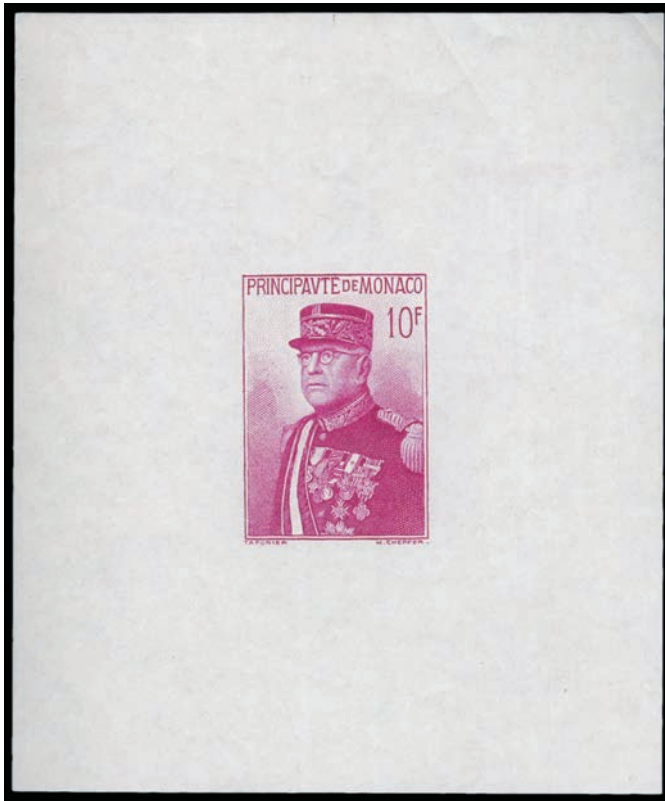

57 ★ **Monaco, 1938, Prince Louis II souvenir sheet (Scott 159)**, o.g., lightly hinged, Very Fine. Scott $65. Estimate $30 - 40