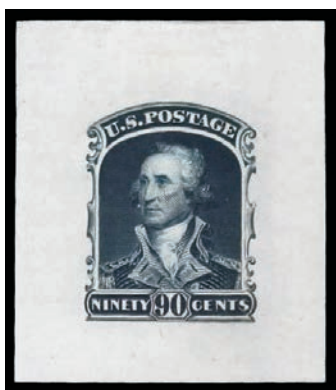

1. 86 E **1861, 90¢ Washington essay, by Toppan, Carpenter & Co., in blue (Scott 72-E5b), complete design, die on India, off card, 34x39mm, Very Fine, rare. Scott $2,500.**
   Estimate $1,000 - 1,500