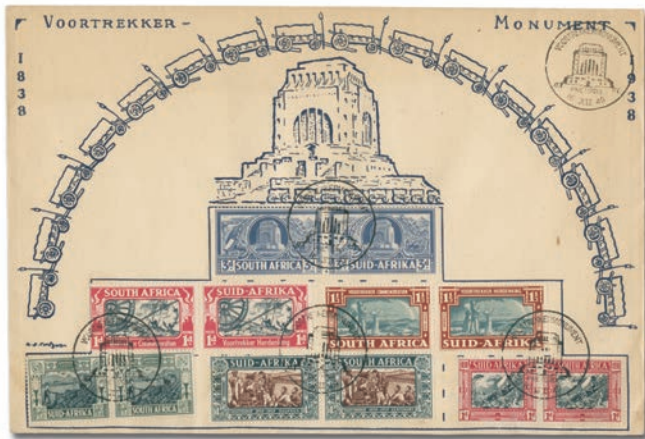

Hong Kong and South Africa

1. 39 (★) **Hong Kong, 1864, Queen Victoria, 24¢ green (Scott 18)**, Crown CC watermark, lovely fresh color, a beautiful stamp, unused without gum, Fine to Very Fine; with 2008 David Brandon certificate. Scott $575. SG 14; £650 ($830). Yang 14. Estimate $100 - 150

1. 40 ✉ **South Africa, 1938, Voortrekker issue (Scott 79-80, B5-B8)**, a lovely unaddressed souvenir cover franked with various Voortrekker issues, all tied by Johannesburg 1949 "Voortrekker Monument" commemorative cancels, Fine to Very Fine. Estimate $30 - 40