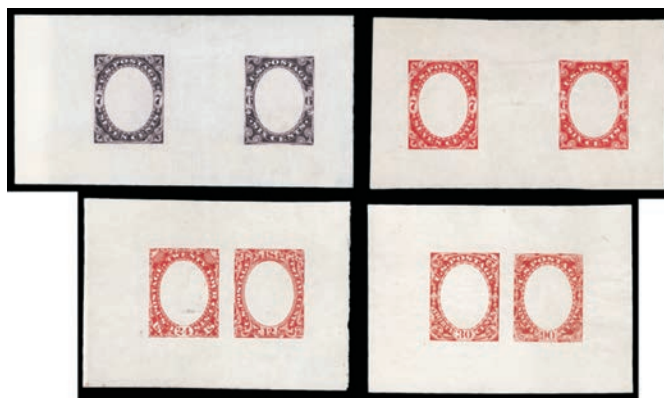

1. 103 E 1877, Washington (P.B.N.C. essay), 6¢ & 7¢ black (Scott 186-E1b), frames only, die on proof paper, printed through a mat, plus 190E1c, Very Fine. Brazer 115aE-Fd. Estimate $300 - 400