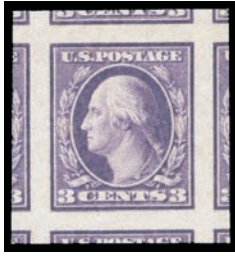

220 ★★ 1916, 3¢ Washington, type II, unwatermarked, imperf (Scott 484), a huge perfectly centered jumbo with parts of 8 neighboring stamps, immaculate Post Office fresh o.g., never hinged, Superb. Estimate $60 - 80