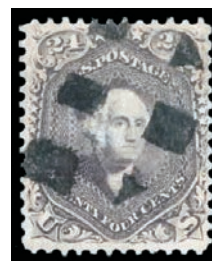

1. 91 ○ **1867, 24¢ gray lilac, F. grill (Scott 99), uncommonly well centered, Very Fine. Scott $1,500.**
   Estimate $600 - 800