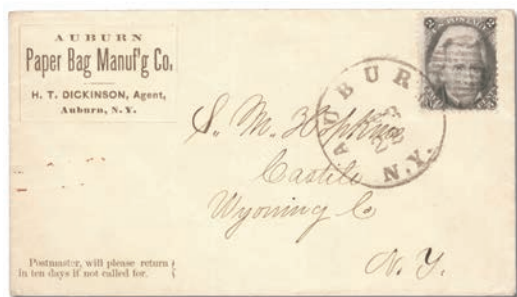

1. 87 **1863, 2¢ black (Scott 73), tied by a beautifully struck town cancel and a light struck black grid cancel allowing the design to show through; a lovely advertising cover from the Auburn Paper Bag Mfg. Co! Very Fine. Scott $75.**
   Estimate $75 - 100