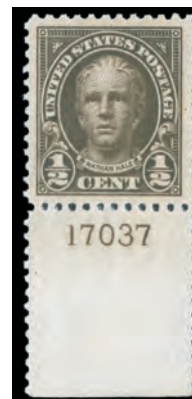

316 ★★ **1925, ½¢ Nathan Hale (Scott 551)**, plate number single, a beautiful gem, perfect in every respect and extraordinarily choice, o.g., never hinged, Superb.
Estimate $75 - 100