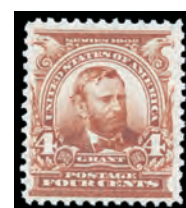

158 ○ 1903, 3¢ Jackson (Scott 302), a lightly canceled gem, perfectly centered within oversized margins, Extremely Fine and choice; with 2010 P.S.E. certificate graded XF 90. SMQ $75. Estimate $60 - 80