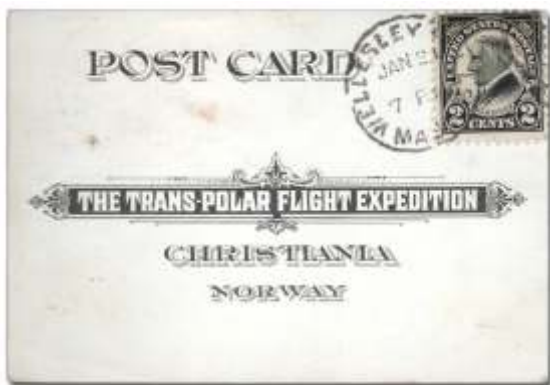

- 91 ★★ **San Marino**, 1947, Vox Populi complete (Scott 272-276), o.g., never hinged, Fine to Very Fine. Scott \$125. Estimate \$60 - 80

- 95 ✉ **Scandinavia: Norway/U.S.**, 1924, Noble Trans-Polar Flight, Very Fine. Estimate \$30 - 40