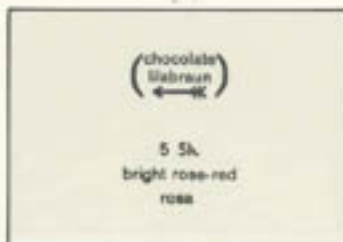

1/2 P.  
green  
grün

1 P.  
scarlet  
rot

1 1/2 P.  
red-brown  
karmisbraun

2 P.  
orange  
rotorange

1935

93

94

(chocolate  
braun  
←←←←←)