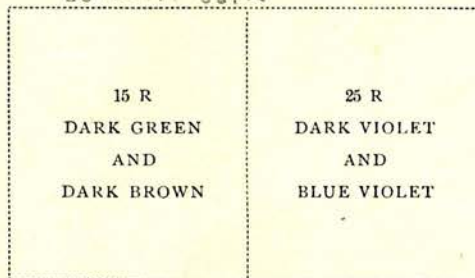

1942-48

SG 118, 120-125, 127, 128 30.70

INDIA

Gwalior

Watermarked Multiple Stars

1945-49

10 R
ROSE CARMINE
AND
DARK VIOLET

SG 112-114 S8.75