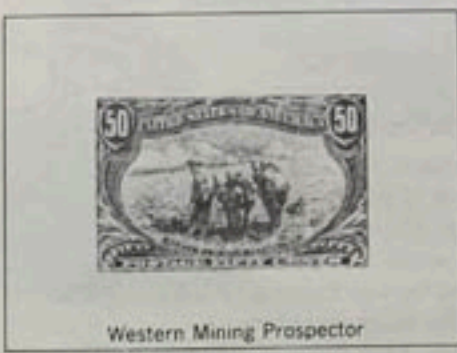

Western Mining Prospector

Western Cattle in Storm

Mississippi River Bridge

1901 Pan-American Issue

3.00
294 A109

295 1.00
A 110

15.00
296 A111

297
A112 1.40