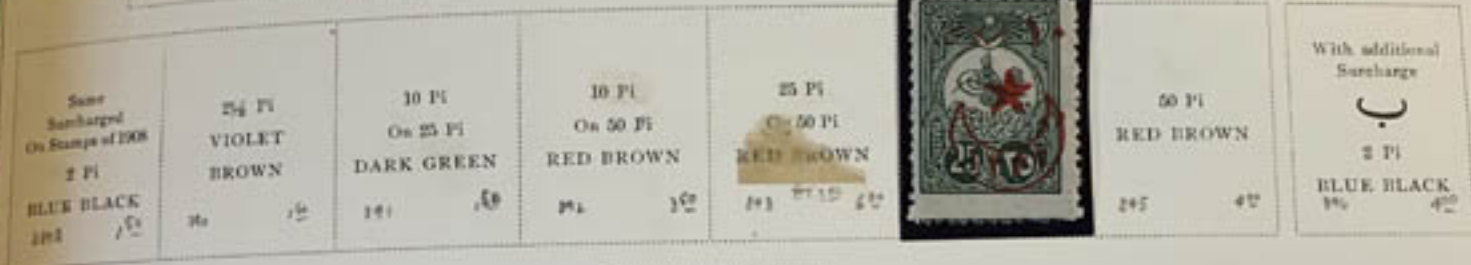

TURKEY

Unwatermarked
1916